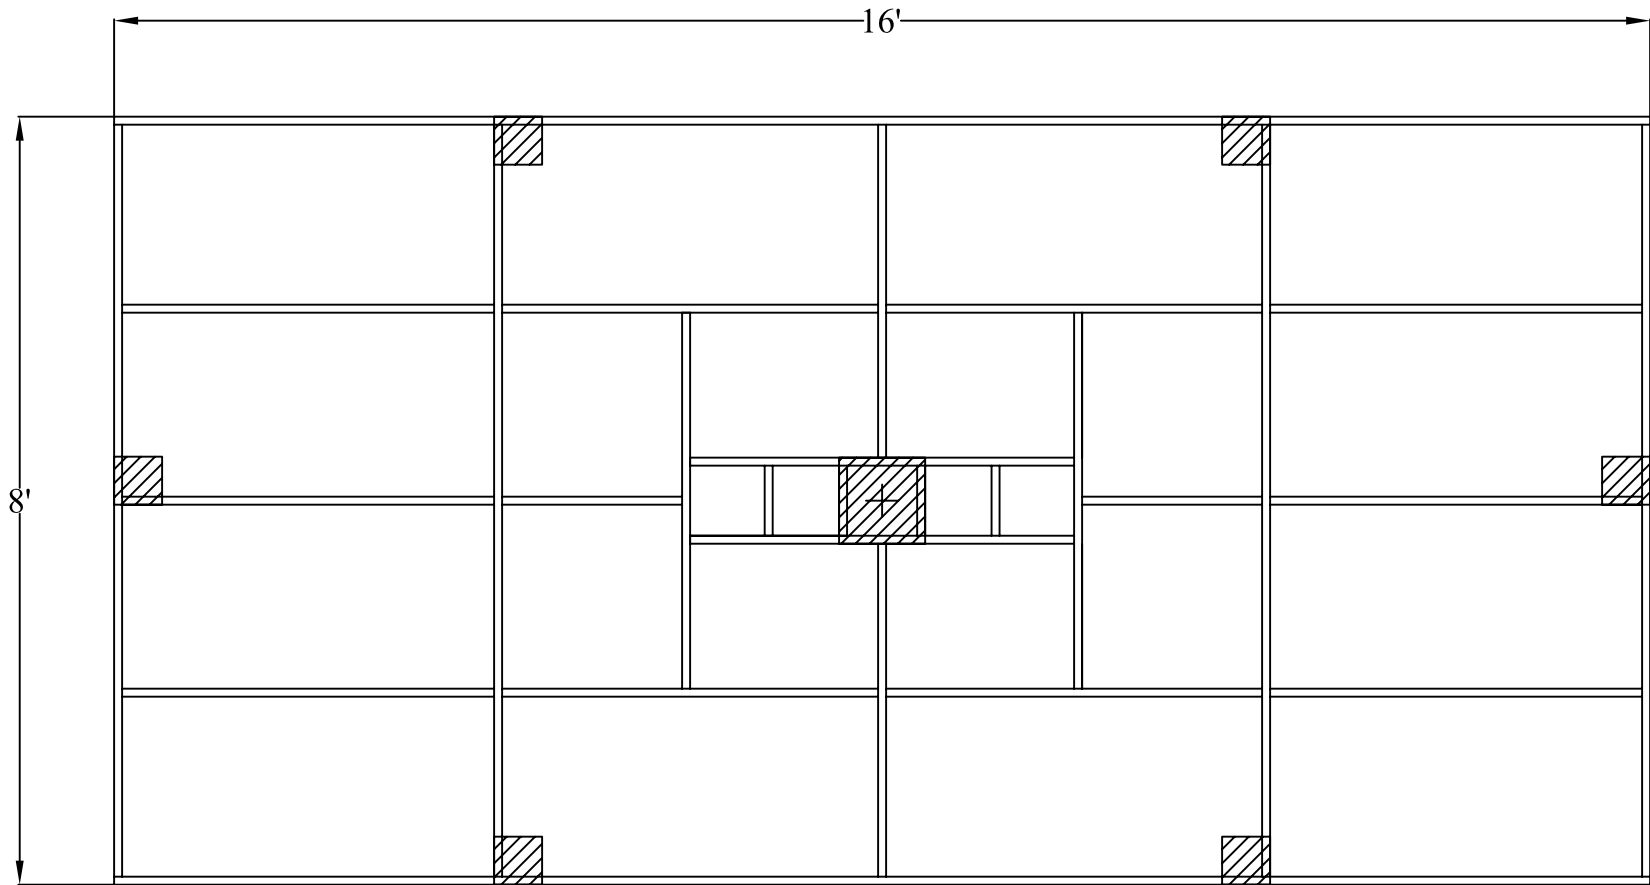

La Crosse Community Theatre "Turntable"

Technical Director & Scenic Designer: Dillon McArdle

La Crosse Community Theatre

Plate

turntable sections
scale 1/2" = 1'

1

<i>La Crosse Community Theatre "Turntable"</i>	
Technical Director & Scenic Designer: Dillon McArdle	
La Crosse Community Theatre	Plate
Turntable sections SCALE: 1/2" = 1'	2

<i>La Crosse Community Theatre "Turntable"</i>	
Technical Director & Scenic Designer: Dillon McArdle	
La Crosse Community Theatre	Plate
Turntable sections SCALE: 1/2" = 1'	3

<i>The La Crosse Community Theatre "turntable"</i>	
Technical Director & Scenic Designer: Dillon McArdle	
La Crosse Community Theatre	Plate
Turntable sections SCALE: 1/2" = 1'	4

<i>The La Crosse Community Theatre "turntable"</i>	
Technical Director & Scenic Designer: Dillon McArdle	
La Crosse Community Theatre	Plate
Turntable sections SCALE: 1/2" = 1'	5