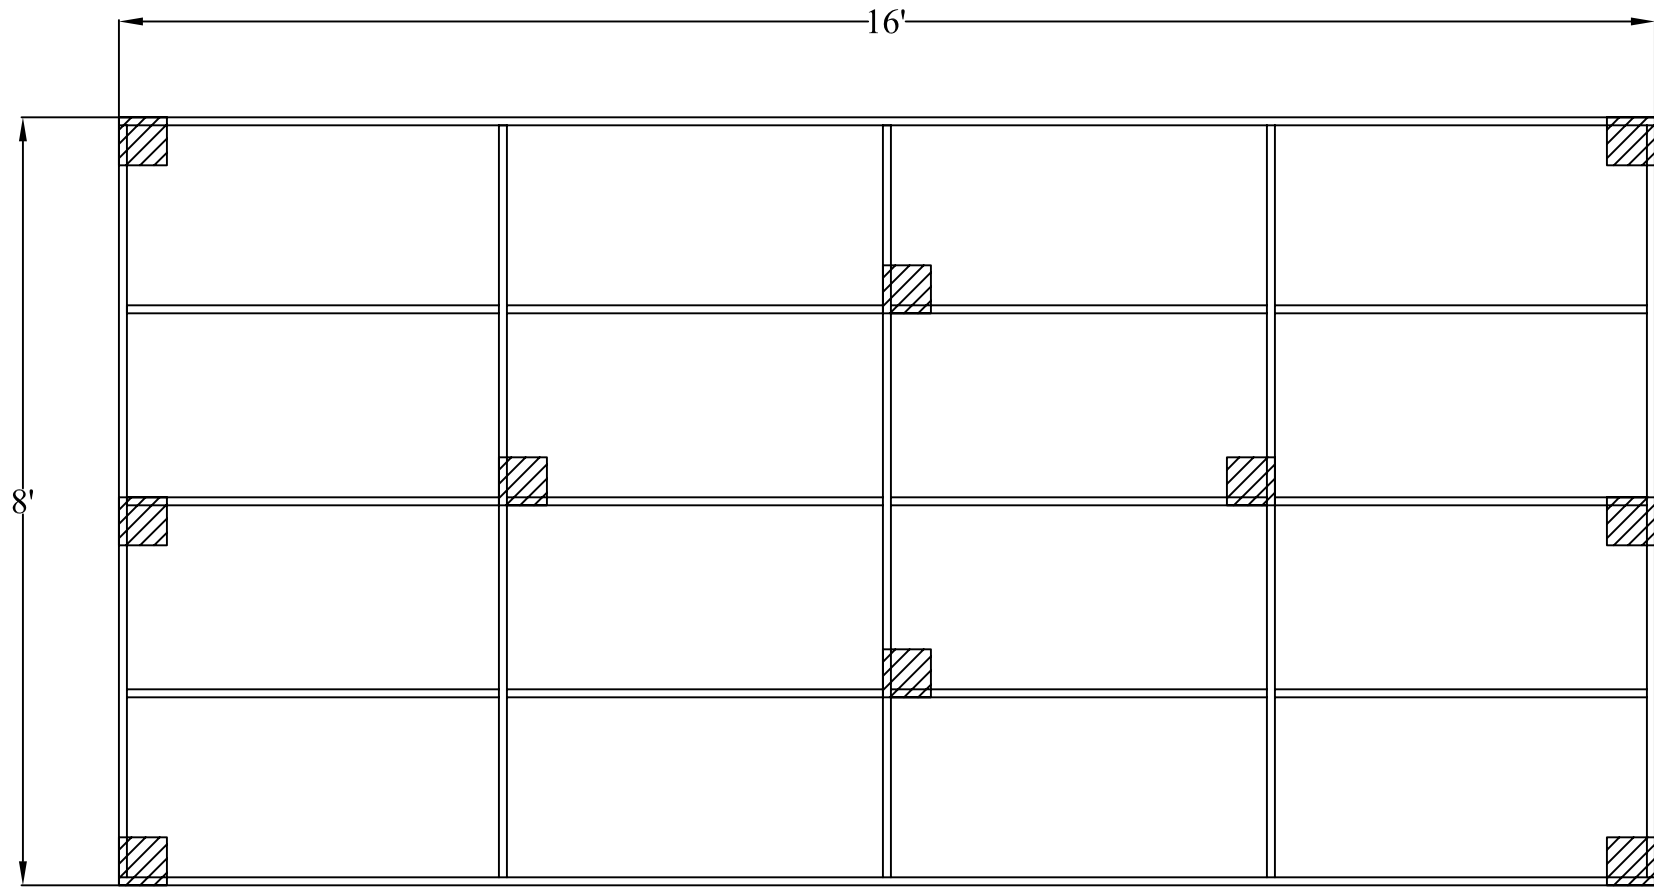

La Crosse Community Theatre "Turntable"

Technical Director & Scenic Designer: Dillon McArdle

La Crosse Community Theatre

Plate

turntable sections
scale 1/2" = 1'

1

<i>La Crosse Community Theatre "Turntable"</i>	
Technical Director & Scenic Designer: Dillon McArdle	
La Crosse Community Theatre	Plate
Turntable sections SCALE: 1/2" = 1'	2

<i>La Crosse Community Theatre "Turntable"</i>	
Technical Director & Scenic Designer: Dillon McArdle	
La Crosse Community Theatre	Plate
Turntable sections SCALE: 1/2" = 1'	3

<i>The La Crosse Community Theatre "turntable"</i>	
Technical Director & Scenic Designer: Dillon McArdle	
La Crosse Community Theatre	Plate
Turntable sections SCALE: 1/2" = 1'	4

<i>The La Crosse Community Theatre "turntable"</i>	
Technical Director & Scenic Designer: Dillon McArdle	
La Crosse Community Theatre	Plate
Turntable sections SCALE: 1/2" = 1'	5