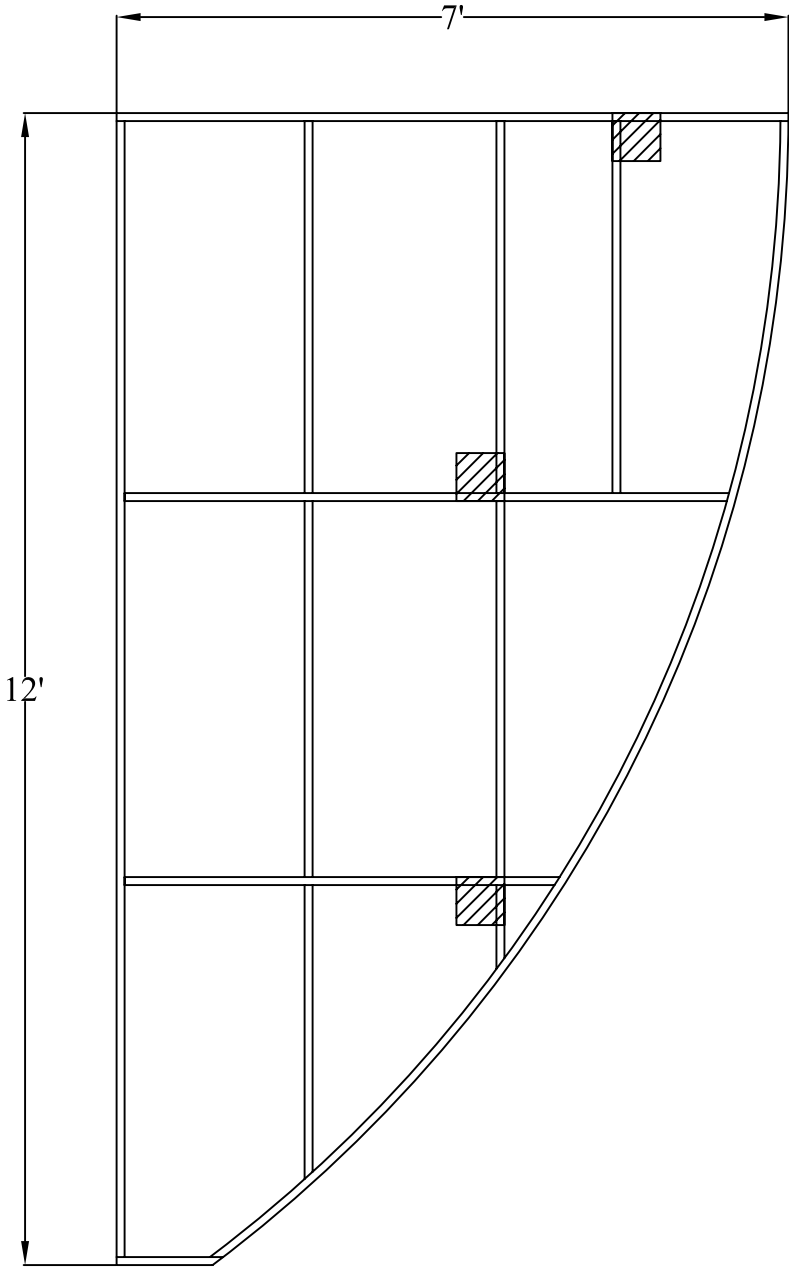

La Crosse Community Theatre "Turntable"

Technical Director & Scenic Designer: Dillon McArdle

La Crosse Community Theatre

Plate

turntable sections
scale 1/2" = 1'

1

<i>La Crosse Community Theatre "Turntable"</i>	
Technical Director & Scenic Designer: Dillon McArdle	
La Crosse Community Theatre	Plate
Turntable sections SCALE: 1/2" = 1'	2

<i>La Crosse Community Theatre "Turntable"</i>	
Technical Director & Scenic Designer: Dillon McArdle	
La Crosse Community Theatre	Plate
Turntable sections SCALE: 1/2" = 1'	3

<i>The La Crosse Community Theatre "turntable"</i>	
Technical Director & Scenic Designer: Dillon McArdle	
La Crosse Community Theatre	Plate
Turntable sections SCALE: 1/2" = 1'	4

<i>The La Crosse Community Theatre "turntable"</i>	
Technical Director & Scenic Designer: Dillon McArdle	
La Crosse Community Theatre	Plate
Turntable sections SCALE: 1/2" = 1'	5