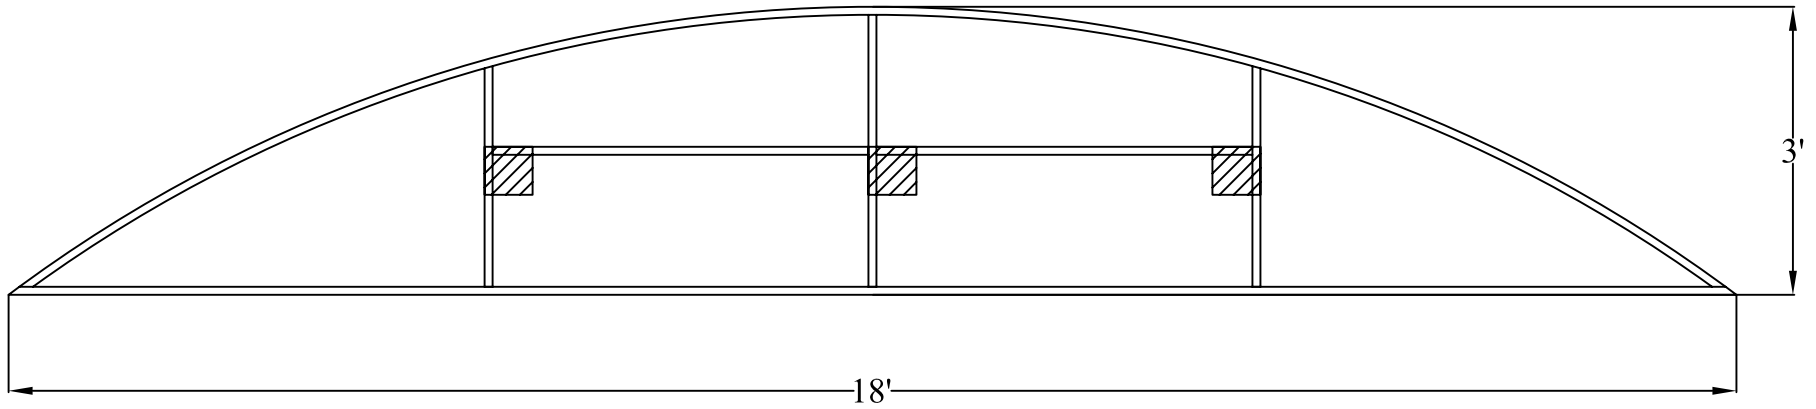

La Crosse Community Theatre "Turntable"

Technical Director & Scenic Designer: Dillon McArdle

La Crosse Community Theatre

Plate

turntable sections
scale 1/2" = 1'

1

<i>La Crosse Community Theatre "Turntable"</i>	
Technical Director & Scenic Designer: Dillon McArdle	
La Crosse Community Theatre	Plate
Turntable sections SCALE: 1/2" = 1'	2

<i>La Crosse Community Theatre "Turntable"</i>	
Technical Director & Scenic Designer: Dillon McArdle	
La Crosse Community Theatre	Plate
Turntable sections SCALE: 1/2" = 1'	3

<i>The La Crosse Community Theatre "turntable"</i>	
Technical Director & Scenic Designer: Dillon McArdle	
La Crosse Community Theatre	Plate
Turntable sections SCALE: 1/2" = 1'	4

<i>The La Crosse Community Theatre "turntable"</i>	
Technical Director & Scenic Designer: Dillon McArdle	
La Crosse Community Theatre	Plate
Turntable sections SCALE: 1/2" = 1'	5